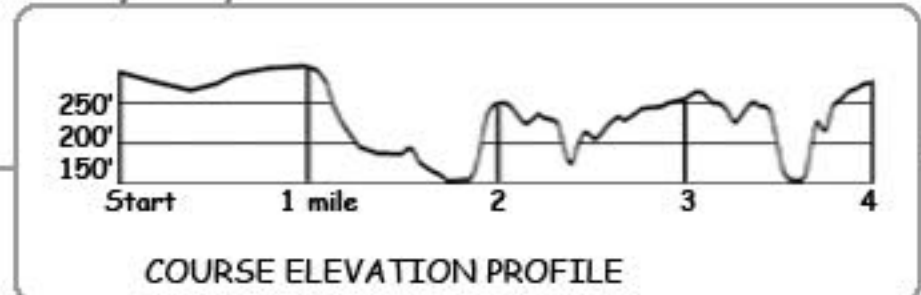

**USATF
DIRT DOGS
Cross Country**

SPORTRx
THE BEST PRESCRIPTION EYEWEAR

LEGEND

- Course - asphalt or concrete
- Course - trail or grass
- Mile Marker
- Restroom
- Banyon Tree
- Eucalyptus Tree
- Juniper Tree
- Palm Tree
- Pine Tree
- Other Tree

NOT TO SCALE

Course Design and Map: Bob Letson
 Course Elevation Profile: Jim Clements
 Map provided by the San Diego Track Club