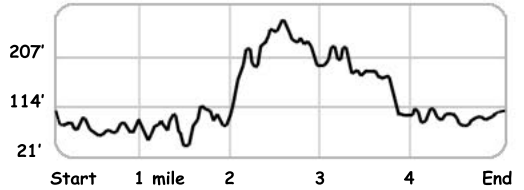

BONITA ROAD RUNNERS

Bonita Stampede 8K Rohr Park, Bonita

DIRT DOGS
Cross Country

LEGEND

- 1 Mile Markers
- Route

NOT TO SCALE

COURSE ELEVATION PROFILE