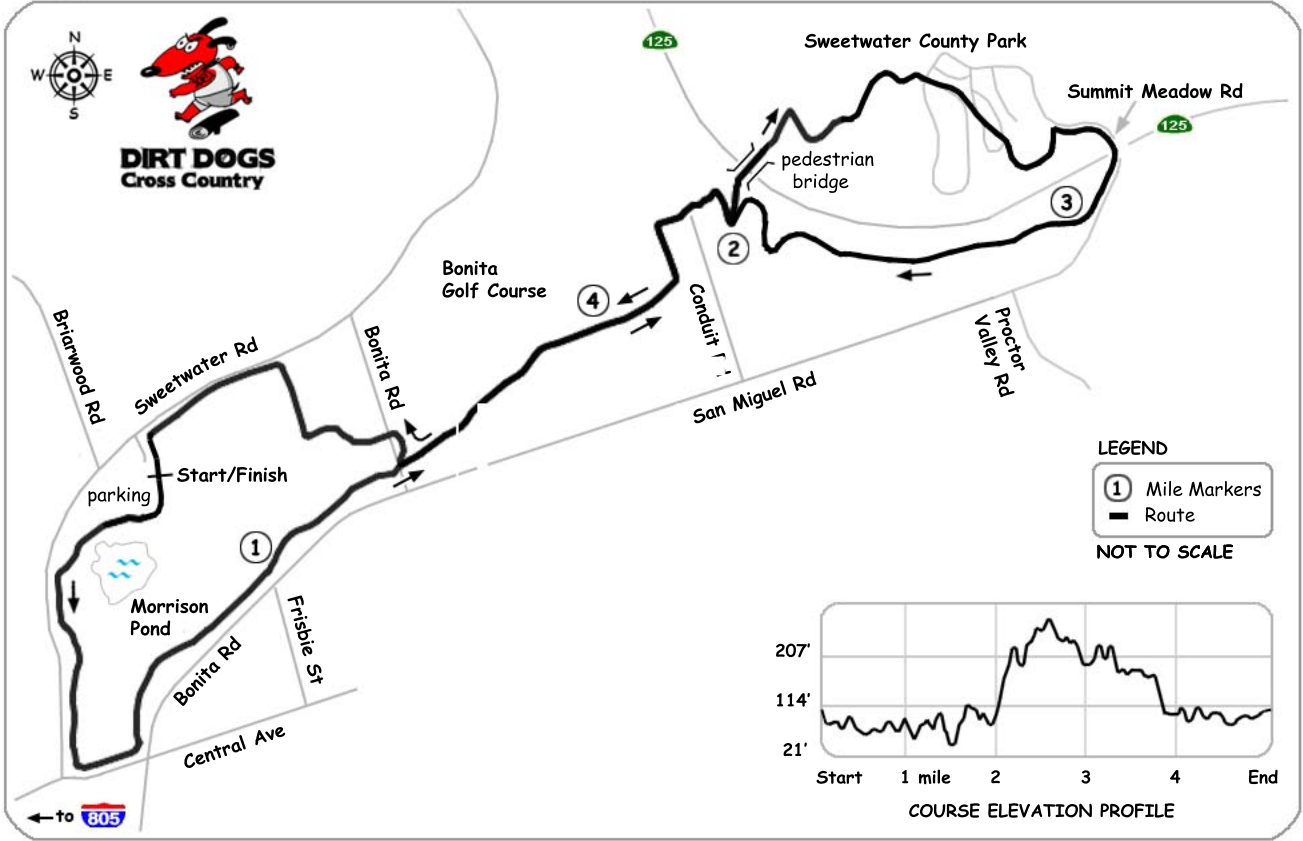

BONITA ROAD RUNNERS

Bonita Stampede 8K Rohr Park, Bonita

DIRT DOGS
Cross Country

LEGEND

- 1 Mile Markers
- Route

NOT TO SCALE

COURSE ELEVATION PROFILE